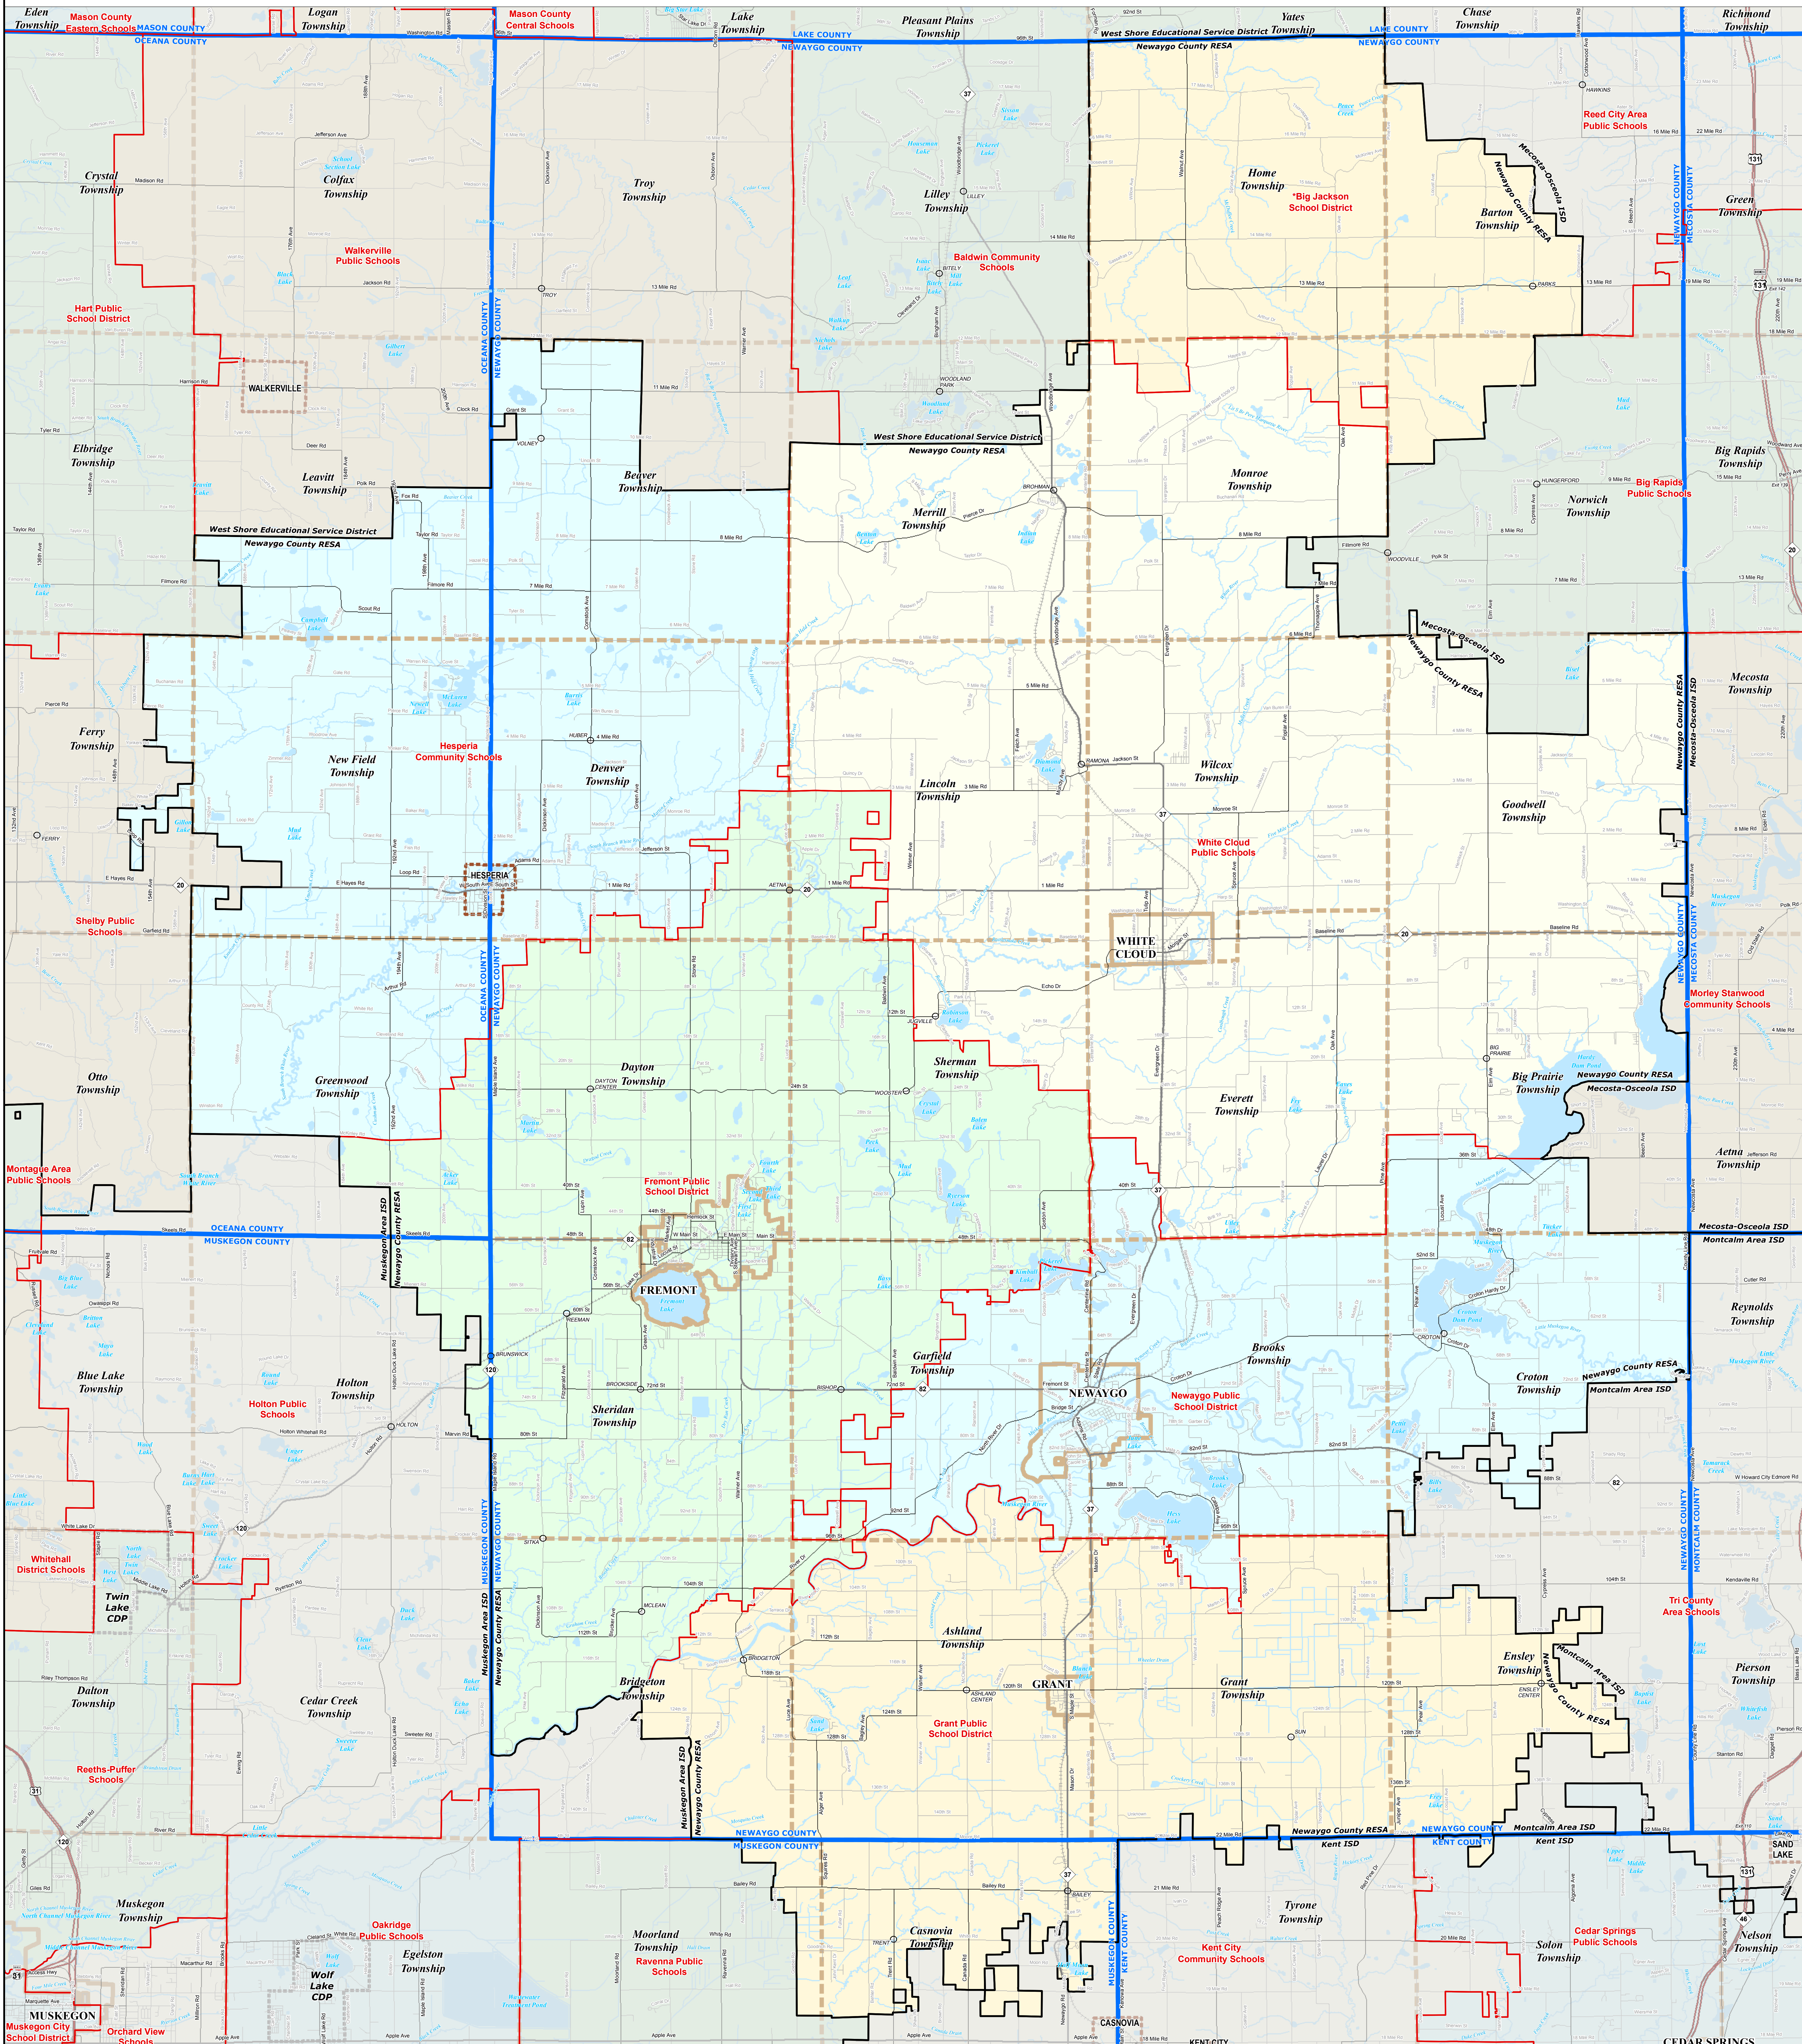

NEWAYGO COUNTY RESA

0 2.5 5 Miles

*Note: Non K-12 School Districts identified with Asterisk (*) in Name

11/18/13

Legend

- Intermediate School District
- School District
- City
- Township
- Village
- Census Designated Place
- County
- Unincorporated Place
- Freeway
- Primary Road
- Local Road
- Railroad
- Water Feature
- River, Stream, or Drain

Source: Michigan Geographic Framework, v13a